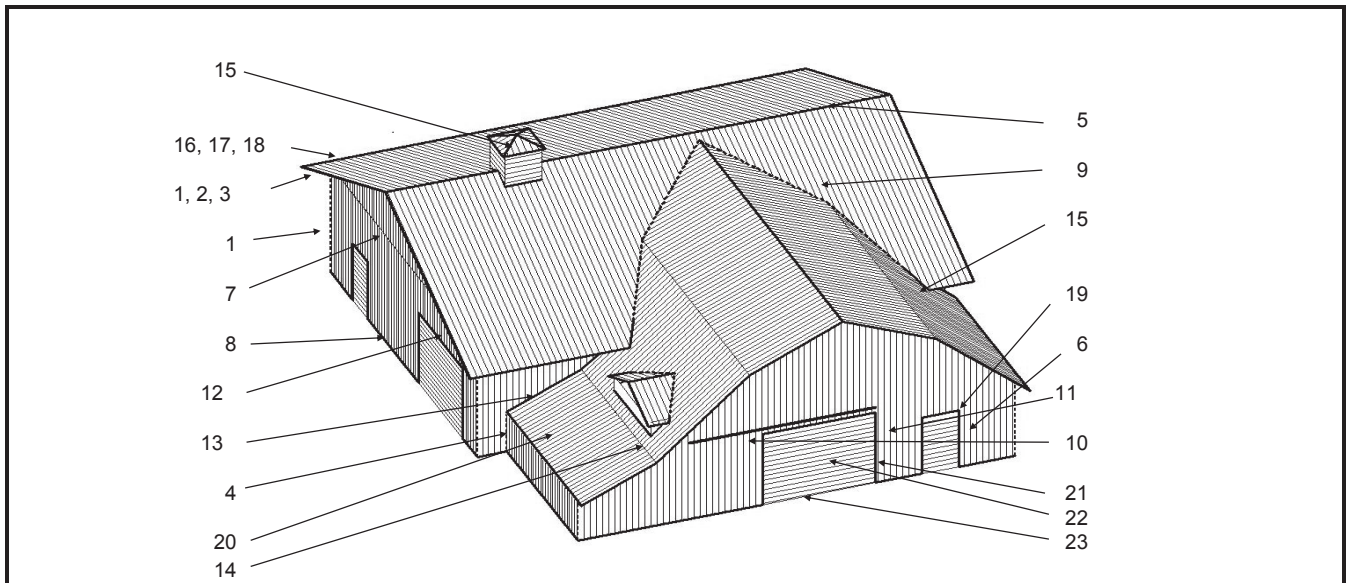

Copper Metallic

Ivory

Matte Black

Pewter Gray

OUTSIDE CORNER 1 Painted Side	RESIDENTIAL CORNER 2 Painted Side	GABLE TRIM 3 Painted Side	INSIDE CORNER 4 Painted Side
RIDGE CAP 5 Painted Side	J CHANNEL 6 Painted Side	DOUBLE ANGLE 7 Painted Side	RAT GUARD 8 Painted Side
VALLEY FLASHING 9 Painted Side	TRACK COVER 10 Painted Side	DOOR POST TRIM 11 Painted Side	OVERHEAD DOOR TRIM 12 Painted Side
SIDE WALL FLASHING 13 Painted Side	ENDWALL/TRANSITION 14 *Specify Pitch	GAMBRIEL/HIP CAP 15 Painted Side	MINI ANGLE 16 Painted Side
FASCIA TRIM 17 Painted side X = 3 1/2", 5 1/2" & 7 1/4"	EAVE DRIPEDGE 18 Painted Side	DRIP FLASHING 19 Painted Side	SNOW GUARD 20 Painted Side
SIDE RAIL 21 	COUPLER RAIL 22 	BOTTOM RAIL 23 	SPECIAL TRIM Please present drawings