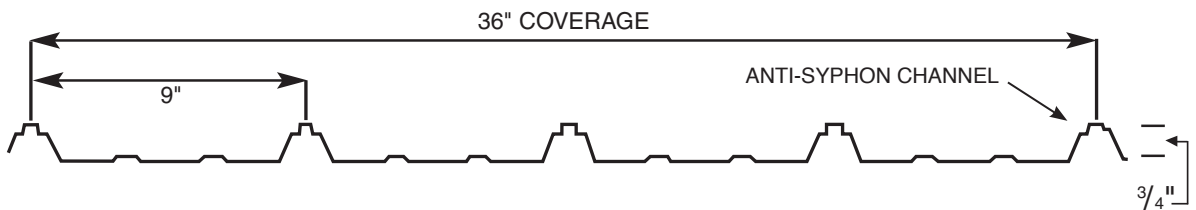

Copper Metallic

Ivory

Matte Black

Pewter Gray

OUTSIDE CORNER 1 Painted Side	RESIDENTIAL CORNER 2 Painted Side	GABLE TRIM 3 Painted Side	INSIDE CORNER 4 Painted Side
RIDGE CAP 5 Painted Side	J CHANNEL 6 Painted Side	DOUBLE ANGLE 7 Painted Side	RAT GUARD 8 Painted Side
VALLEY FLASHING 9 Painted Side	TRACK COVER 10 Painted Side	DOOR POST TRIM 11 Painted Side	OVERHEAD DOOR TRIM 12 Painted Side
SIDE WALL FLASHING 13 Painted Side	ENDWALL/TRANSITION 14 *Specify Pitch	GAMBRIEL/HIP CAP 15 Painted Side	MINI ANGLE 16 Painted Side
FASCIA TRIM 17 Painted side X = 3 1/2", 5 1/2" & 7 1/4"	EAVE DRIPEDGE 18 Painted Side	DRIP FLASHING 19 Painted Side	SNOW GUARD 20 Painted Side
SIDE RAIL 21 	COUPLER RAIL 22 	BOTTOM RAIL 23 	SPECIAL TRIM Please present drawings